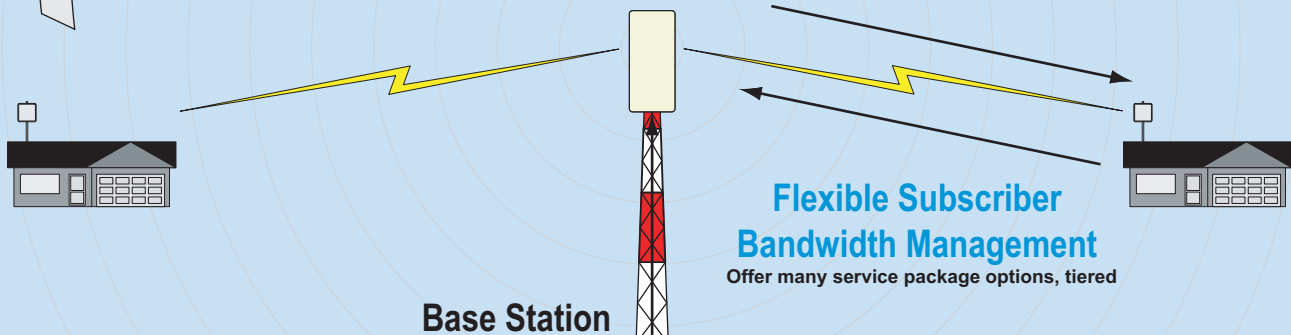

Key characteristics of the system are as follows:

- Up to 22 Mbps using 64QAM in a 7 MHz channel
- Time division duplexing (TDD) for maximum spectral efficiency
- True non line-of-sight performance using OFDM
- Full quality-of-service (QoS) to support real-time services & guaranteed service level agreements
- Vecima Power Connect audible installation assistance to facilitate customer self-install

**VistaMAX models covering
1.9, 3.5, 3.65 and 5 GHz**
Ready for worldwide deployment
Inquire about custom frequencies
from 450 MHz - 6 GHz

Power over Ethernet
Convenient powering of all units

**Subscriber
Home / Office**

**Vecima
Power Connect**
Unique audible alignment beeper
to facilitate self-install

Efficiently Scalable
Easy future growth, add increased revenue

All outdoor Base Stations and Subscriber Stations
Minimize space requirements at base station and subscriber premises

GPS integrated into Base Station
Automatic base station synchronization

**Flexible Subscriber
Bandwidth Management**
Offer many service package options, tiered

**VistaMAX® Ethernet Switch
provides Power over Ethernet
for up to eight base stations**
Power up to eight VistaMAX base stations
from a single 1RU device