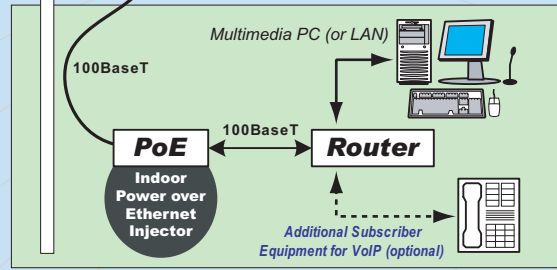

The architecture of the **VistaMAX** (WiMAX / IEEE 802.16-2004) system from Vecima Networks utilizes highly integrated single box base stations (BS) and subscriber stations (SS) as the network elements. Vecima Networks plans multiple configurations of this same basic platform to suit many different frequency allocations around the world from 450 MHz to 6 GHz.

Key characteristics of the system are as follows:

- Up to 22 Mbps using 64QAM in a 7 MHz channel
- Time division duplexing (TDD) for maximum spectral efficiency
- True non line-of-sight performance using OFDM
- Full quality-of-service (QoS) to support real-time services & guaranteed service level agreements
- Vecima Power Connect audible installation assistance to facilitate customer self-install

**Vecima
Power Connect**
Unique audible alignment beeper
to facilitate self-install

Efficiently Scalable
Easy future growth, add increased revenue

All outdoor Base Stations and Subscriber Stations
Minimize space requirements at base station and subscriber premises