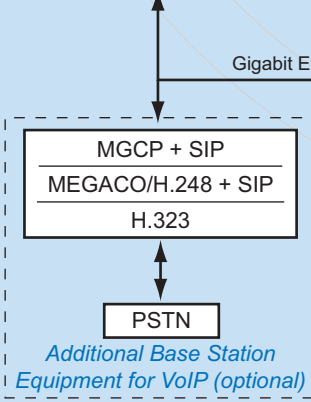

Key characteristics of the system are as follows:

- Up to 22 Mbps using 64QAM in a 7 MHz channel
- Time division duplexing (TDD) for maximum spectral efficiency
- True non line-of-sight performance using OFDM
- Full quality-of-service (QoS) to support real-time services & guaranteed service level agreements
- Vecima Power Connect audible installation assistance to facilitate customer self-install

**Vecima
Power Connect**
Unique audible alignment beeper
to facilitate self-install

Efficiently Scalable
Easy future growth, add increased revenue

All outdoor Base Stations and Subscriber Stations
Minimize space requirements at base station and subscriber premises

GPS integrated into Base Station
Automatic base station synchronization

**Flexible Subscriber
Bandwidth Management**
Offer many service package options, tiered

**VistaMAX® Ethernet Switch
provides Power over Ethernet
for up to eight base stations**
Power up to eight VistaMAX base stations
from a single 1RU device