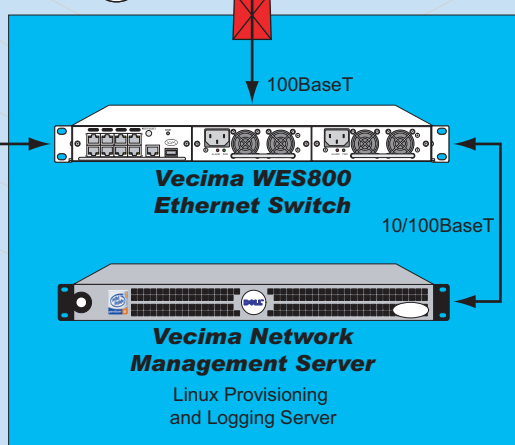

The architecture of the **VistaMAX** (WiMAX / IEEE 802.16-2004) system from Vecima Networks utilizes highly integrated single box base stations (BS) and subscriber stations (SS) as the network elements. Vecima Networks plans multiple configurations of this same basic platform to suit many different frequency allocations around the world from 450 MHz to 6 GHz.

Key characteristics of the system are as follows:

- Up to 22 Mbps using 64QAM in a 7 MHz channel
- Time division duplexing (TDD) for maximum spectral efficiency
- True non line-of-sight performance using OFDM
- Full quality-of-service (QoS) to support real-time services & guaranteed service level agreements
- Vecima Power Connect audible installation assistance to facilitate customer self-install

**Vecima
Power Connect**
Unique audible alignment beeper
to facilitate self-install

Efficiently Scalable
Easy future growth, add increased revenue

All outdoor Base Stations and Subscriber Stations
Minimize space requirements at base station and subscriber premises

GPS integrated into Base Station
Automatic base station synchronization

**Flexible Subscriber
Bandwidth Management**
Offer many service package options, tiered

**VistaMAX® Ethernet Switch
provides Power over Ethernet
for up to eight base stations**
Power up to eight VistaMAX base stations
from a single 1RU device